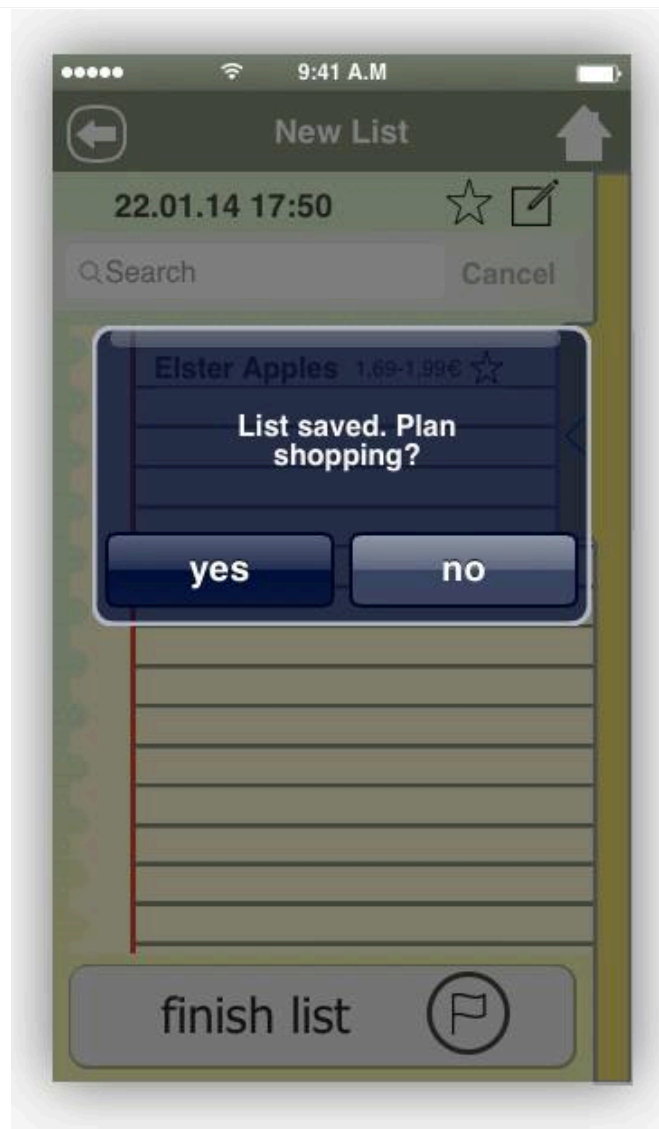

# Smart Cart

*enter email address*

*enter password*

*confirm password*

**create account**

Auto-Login

9:41 A.M.

Available Shops

Weekend

Netto, Karlsgraben 27 **5/6**

16,39 € ↗ 600m

Alnatura, Karlsgraben 16 **1/6**

2,29 € ↗ 700m

combined search

Netto, Karlsgraben **5/6** **6/6**

Alnatura, Karlsgraben **1/6**