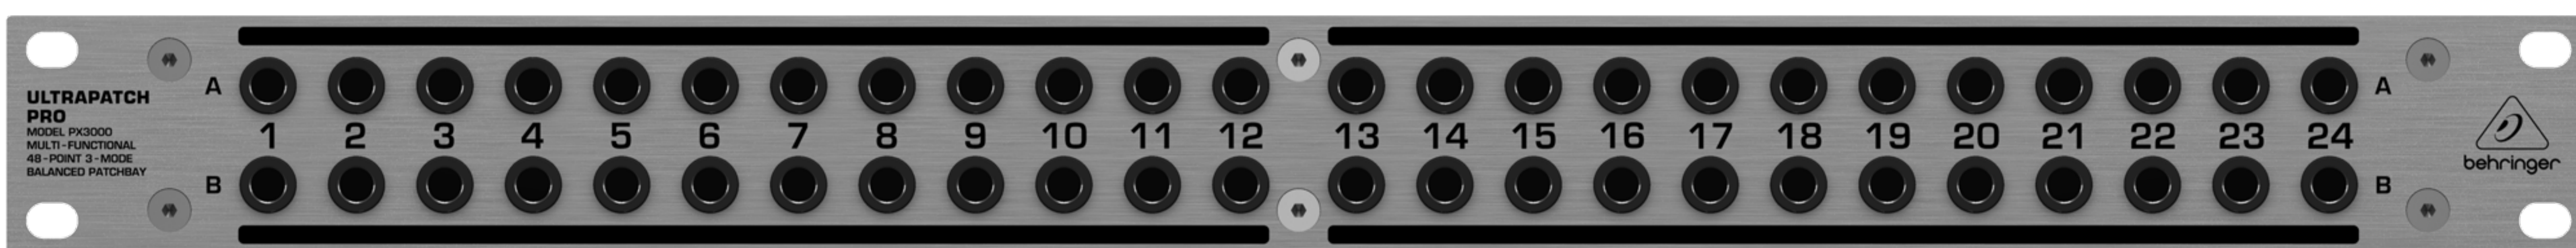

# Top never change

1-12 - Normal  
13/14 - Half-Normal  
15-24 - Through

# Front The user interface

To use the Firewire Interface, just remove all cables from the front.

To use Airplay, patch your stereo pairs on speakers. AS 1 and room audio are always patched together.

- 1 - 16
- 2 - 18
- 3 - 13
- 4 - 17
- 5 - 14
- 6 - 19
- 7 - 15
- 8 - 20