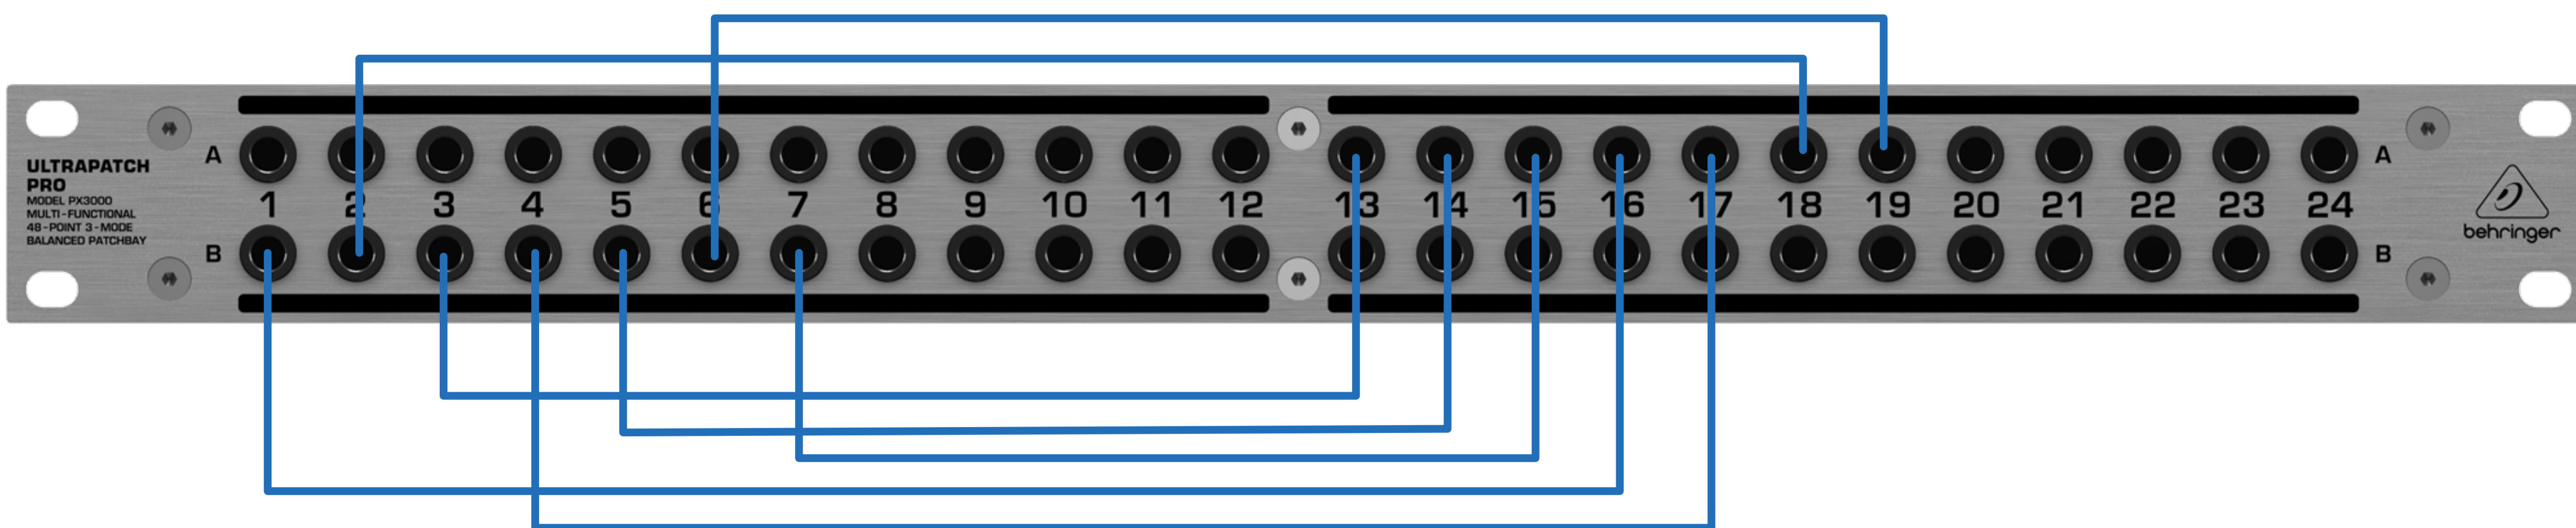

# Front The user interface

To use the Firewire Interface, just remove all cables from the front.

To use Airplay, patch your stereo pairs on speakers. AS 1 and room audio are always patched together.

- 1 - 16
- 2 - 18
- 3 - 13
- 4 - 17
- 5 - 14
- 6 - 19
- 7 - 15
- 8 - 20