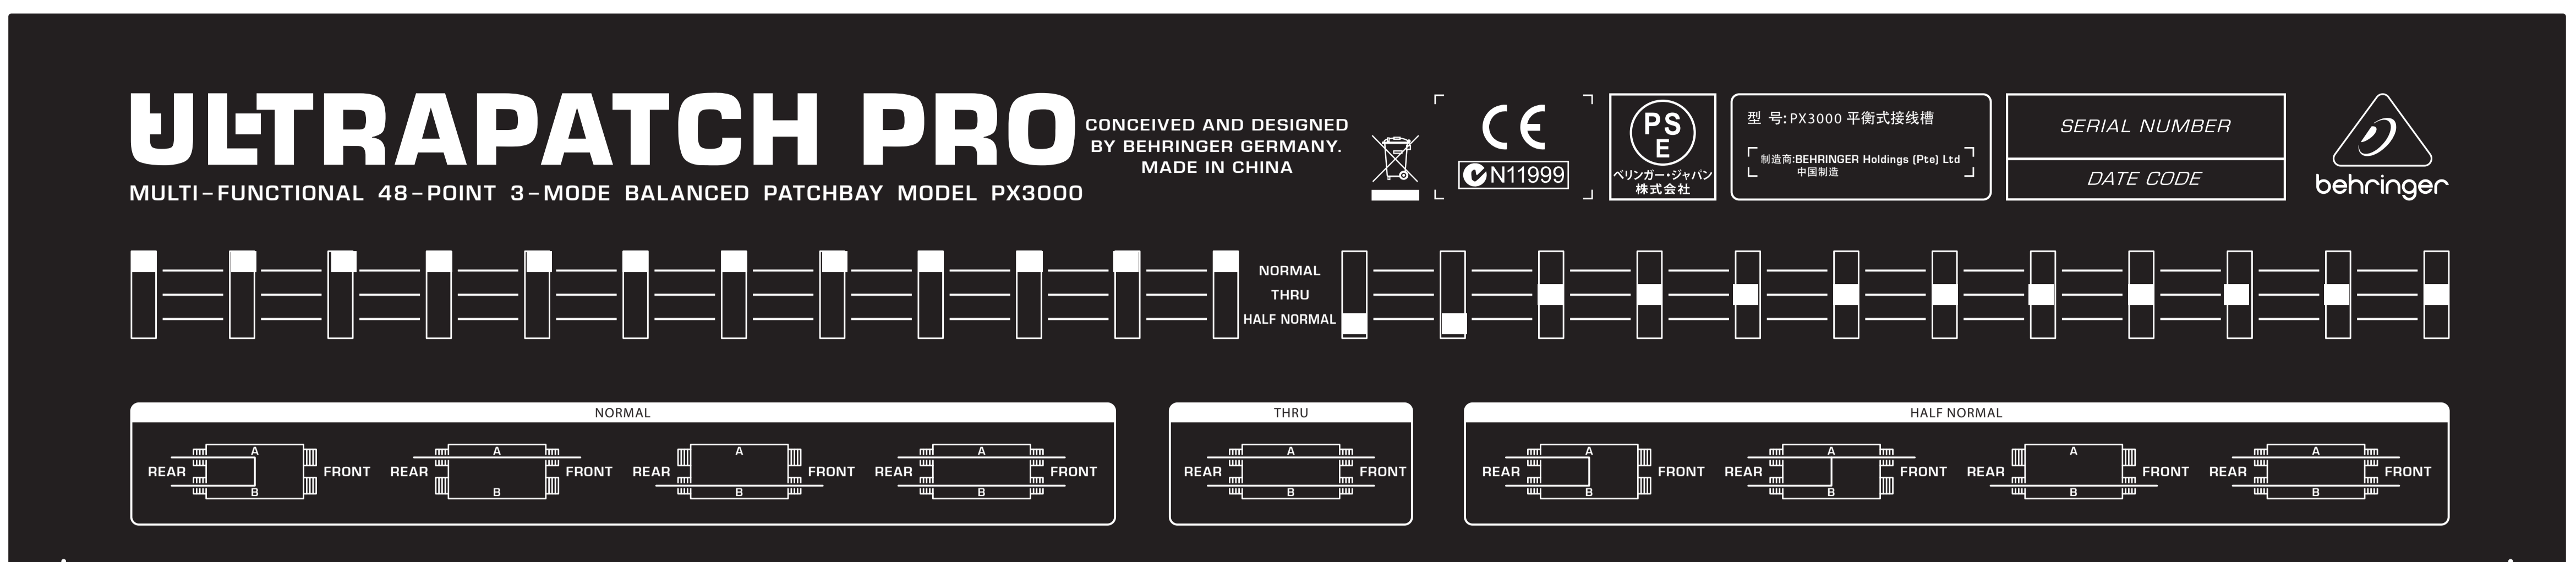

# Top never change

1-12 - Normal  
13/14 - Half-Normal  
15-24 - Through

# Front The user interface

To use the Firewire Interface, just remove all cables from the front.

To use Airplay, patch your stereo pairs on speakers. AS 1 and room audio are always patched together.

- 1 - 16
- 2 - 18
- 3 - 13
- 4 - 17
- 5 - 14
- 6 - 19
- 7 - 15
- 8 - 20