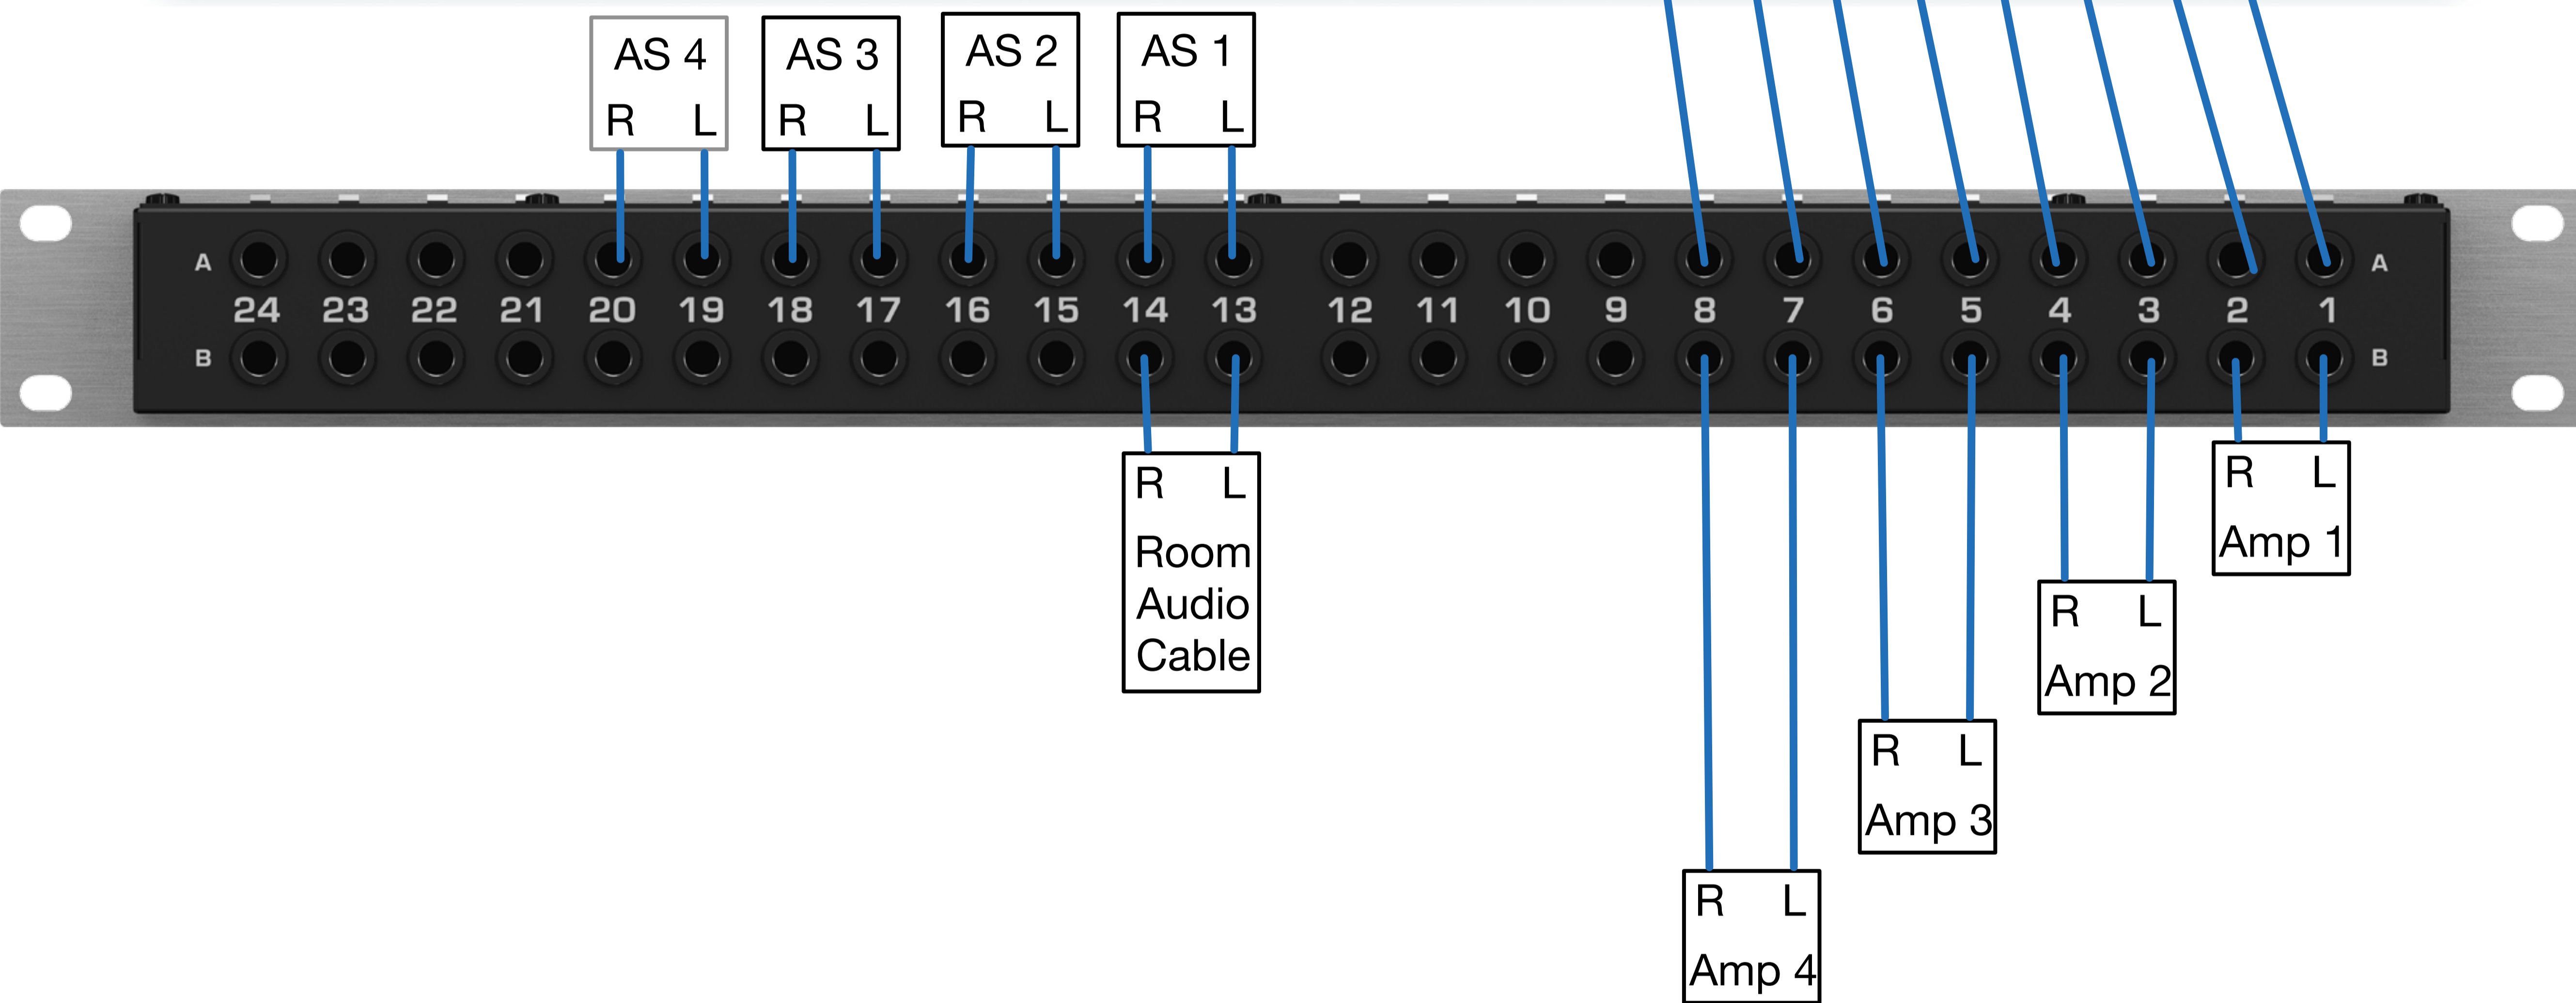

# Top never change

1-12 - Normal  
13/14 - Half-Normal  
15-24 - Through

# Back never change

# Front The user interface

To use the Firewire Interface, just remove all cables from the front.

To use Airplay, patch your stereo pairs on speakers. AS 1 and room audio are always patched together.

- 1 - 16
- 2 - 18
- 3 - 13
- 4 - 17
- 5 - 14
- 6 - 19
- 7 - 15
- 8 - 20