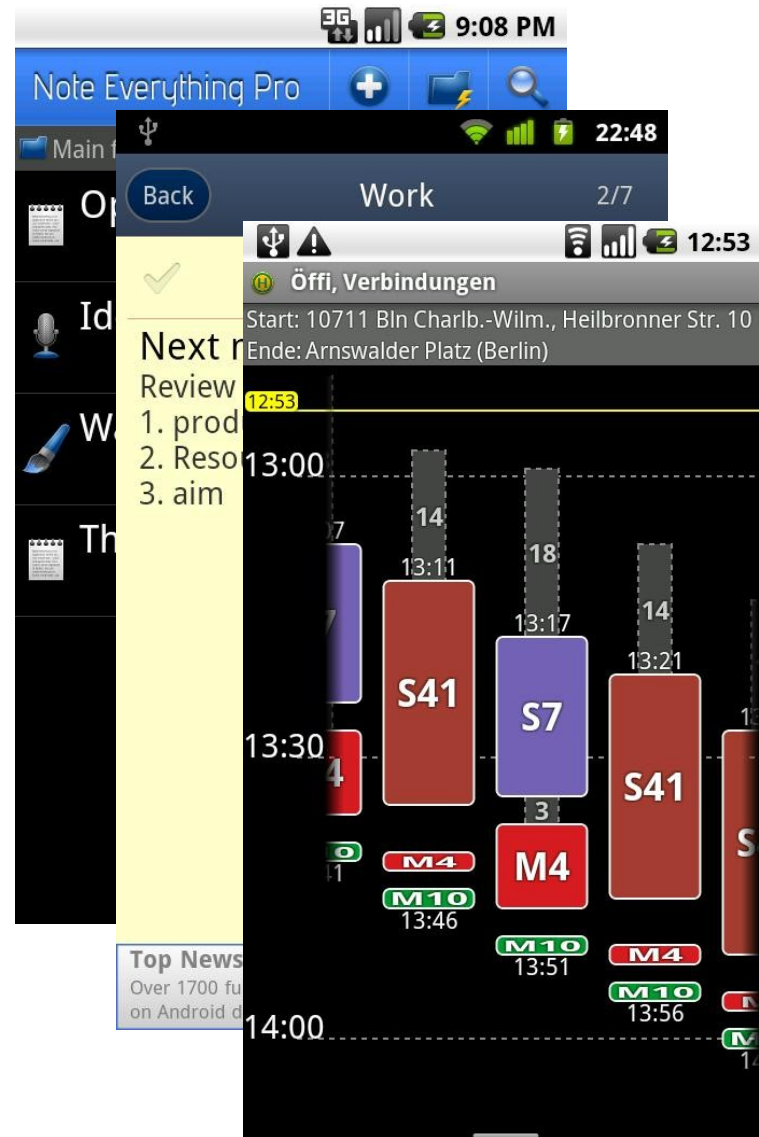

media
computing
group

RWTHAACHEN
UNIVERSITY

Introduction to Android

Jonathan Diehl (Informatik 10)
Hendrik Thüs (Informatik 9)

Devices

Hardware Characteristics

- Various resolutions (240x320 ... 768x1366)
- Three density classes
 - ldpi (120 dpi)
 - mdpi (160 dpi)
 - hdpi (240 dpi)
- Density-independent pixel (dp/dip)
 - $\text{pixel} = \text{dp}(s) * (\text{density} / 160)$
- No hardware specification