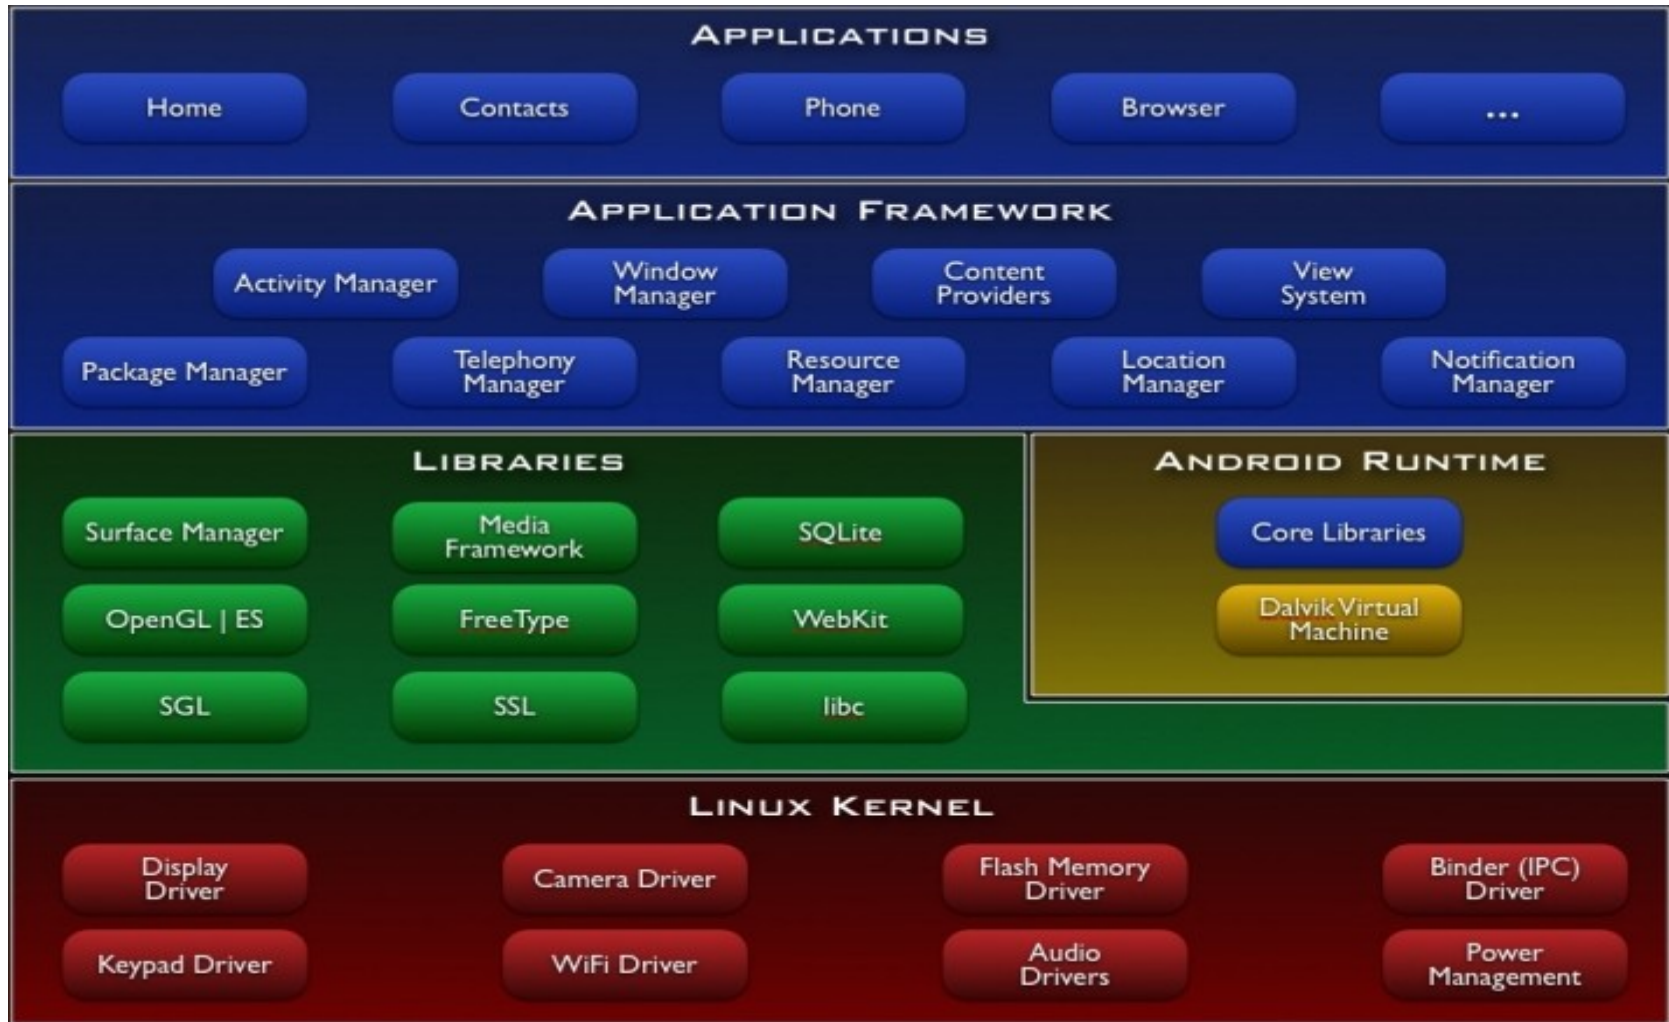

Hardware and Interaction

Apps and Widgets

Android OS

Android OS

- Operating System for mobile devices
- Based on the Linux-Kernel
- Dalvik Virtual Machine
- Developed by the Open Handset Alliance

Versions

- 10.02.2009: Version 1.1
- 30.04.2009: Version 1.5 (Cupcake)
- 15.09.2009: Version 1.6 (Donut)
- 26.10.2009: Version 2.0 (Eclair)
- 03.12.2009: Version 2.0.1
- 12.01.2010: Version 2.1
- 20.05.2010: Version 2.2 (Froyo)
- 06.12.2010: Version 2.3 (Gingerbread)
- 23.02.2011: Version 3.0 (Honeycomb)
- Q3 2011: Version 3.1 (Ice Cream)

Platform Versions

April 1, 2011

Architecture

Lifecycle

Task & Memory

- OS takes care of memory
- Having empty memory is not a good thing
- Important/often used information are kept
- Services

Do not use a Task-Killer

Services

- *Not* a separate process 
- *Not* a thread
- Schedules work for the system
- Expose functionalities to other apps

Development

Environment

- Operating System
 - Windows
 - Mac OS
 - Linux
- Eclipse
- Android SDK