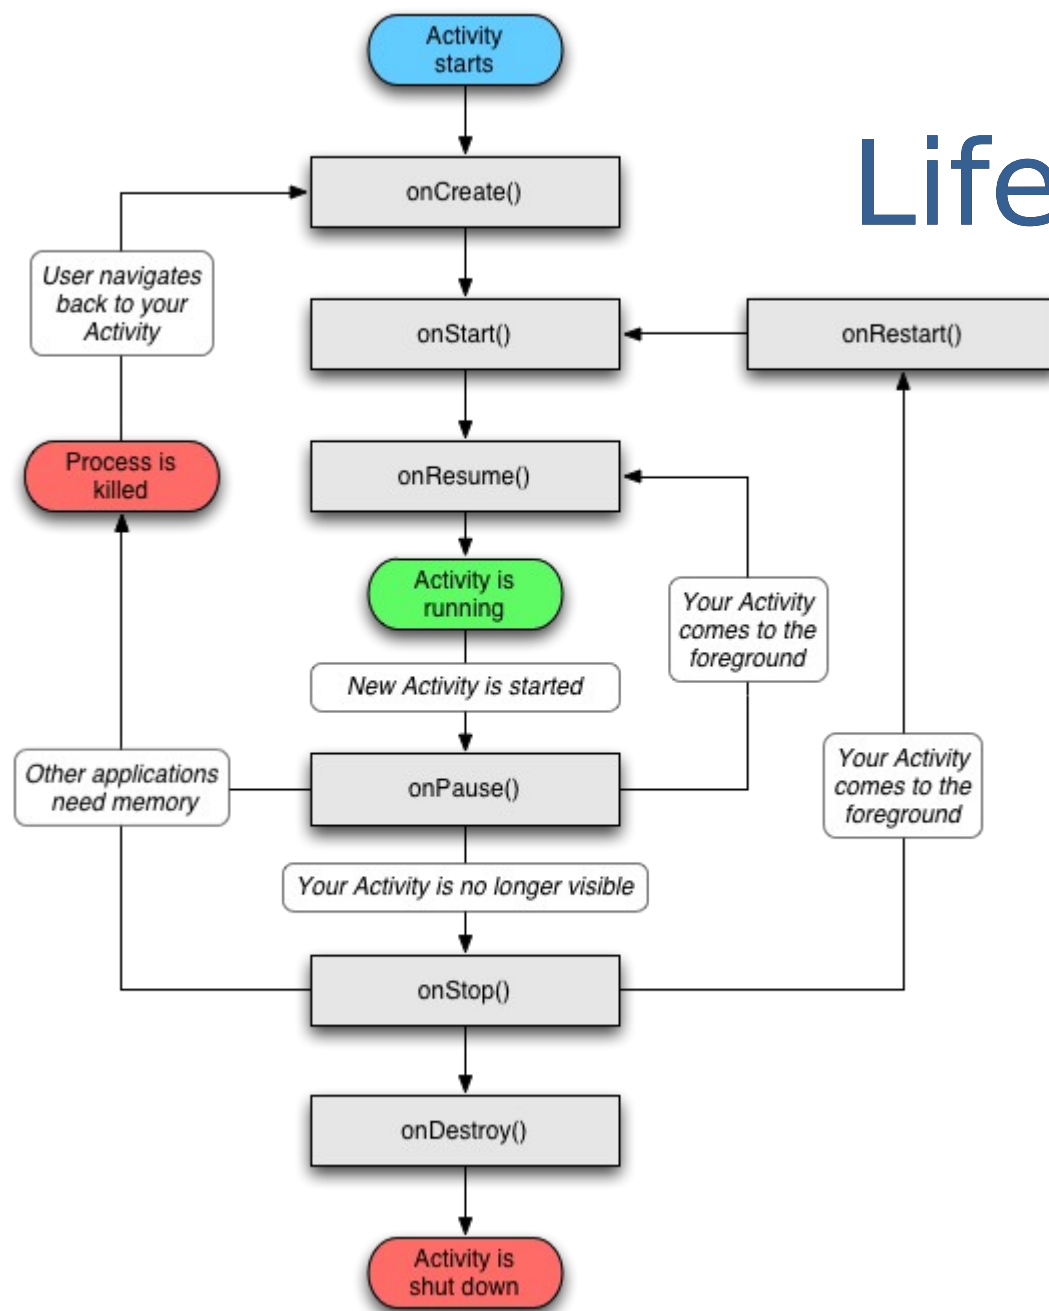

Platform Versions

April 1, 2011

Architecture

Lifecycle

Task & Memory

- OS takes care of memory
- Having empty memory is not a good thing
- Important/often used information are kept
- Services

Do not use a Task-Killer

Services

- *Not* a separate process 
- *Not* a thread
- Schedules work for the system
- Expose functionalities to other apps

Development

Environment

- Operating System
 - Windows
 - Mac OS
 - Linux
- Eclipse
- Android SDK